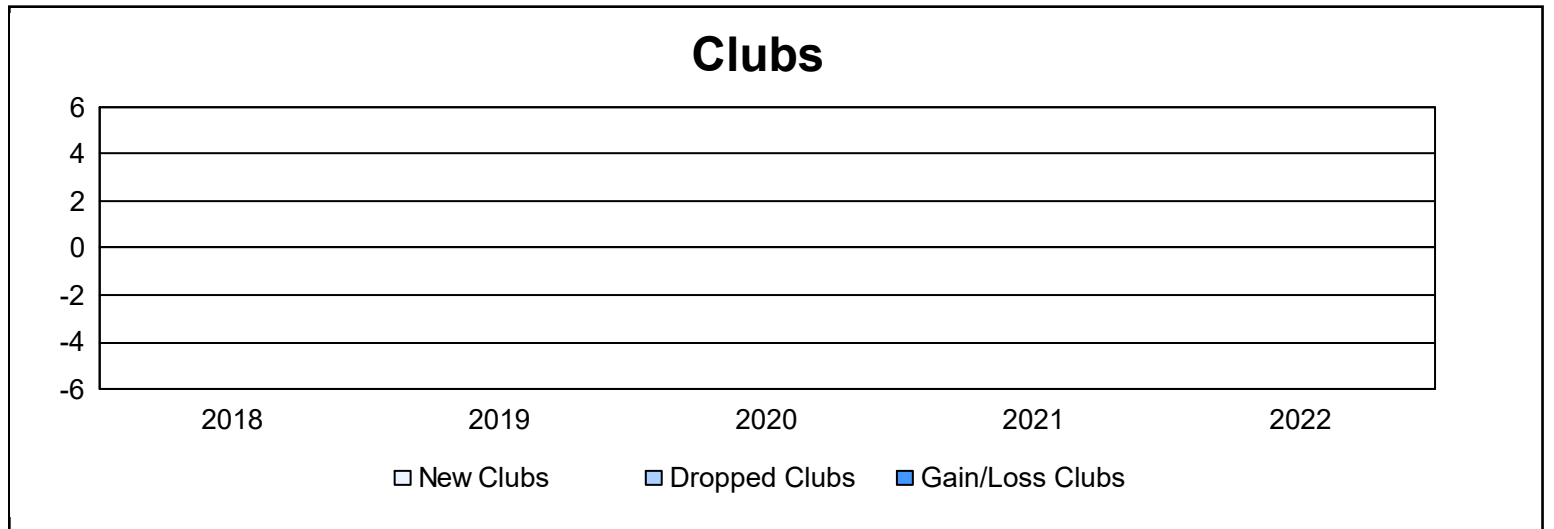

Year	New Clubs	Dropped Clubs	Gain/ Loss Clubs	New Members	Charter Members	Reinstate Members	Transfer Members	Total Member Added	Total Members Dropped	Gain/ Loss Members
2017-2018	0	0	0	118	0	3	3	124	142	-18
2018-2019	0	0	0	98	0	12	2	112	187	-75
2019-2020	0	0	0	109	0	0	20	129	143	-14
2020-2021	0	0	0	62	0	20	30	112	191	-79
2021-2022	0	0	0	75	0	5	23	103	160	-57
<b>Average</b>	<b>0</b>	<b>0</b>	<b>0</b>	<b>92</b>	<b>0</b>	<b>8</b>	<b>16</b>	<b>116</b>	<b>165</b>	<b>-49</b>

### Membership Composition June 2022 Cumulative