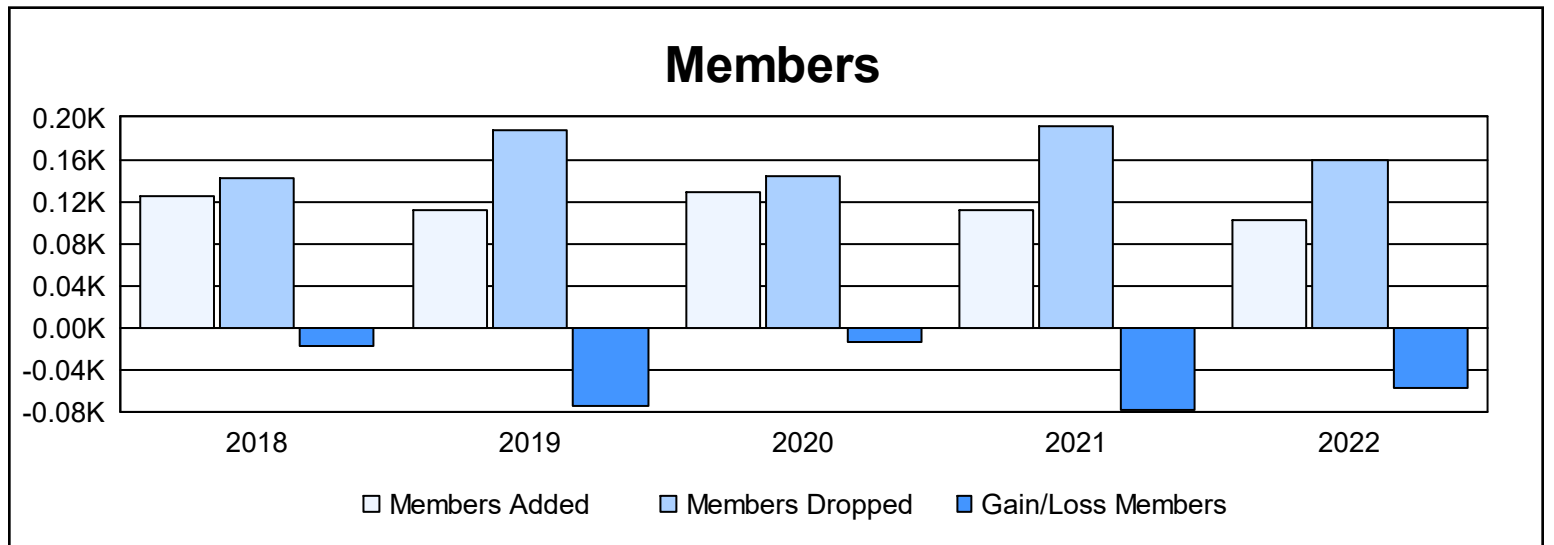

Year	New Clubs	Dropped Clubs	Gain/ Loss Clubs	New Members	Charter Members	Reinstate Members	Transfer Members	Total Member Added	Total Members Dropped	Gain/ Loss Members
2017-2018	0	0	0	118	0	3	3	124	142	-18
2018-2019	0	0	0	98	0	12	2	112	187	-75
2019-2020	0	0	0	109	0	0	20	129	143	-14
2020-2021	0	0	0	62	0	20	30	112	191	-79
2021-2022	0	0	0	75	0	5	23	103	160	-57
<b>Average</b>	<b>0</b>	<b>0</b>	<b>0</b>	<b>92</b>	<b>0</b>	<b>8</b>	<b>16</b>	<b>116</b>	<b>165</b>	<b>-49</b>

### Membership Composition June 2022 Cumulative